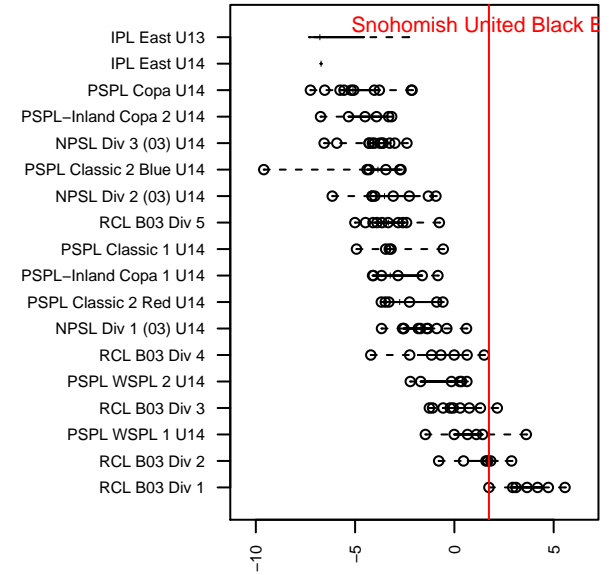

**attack and defense rating
relative to others at age
and all opponents in last 13 months**