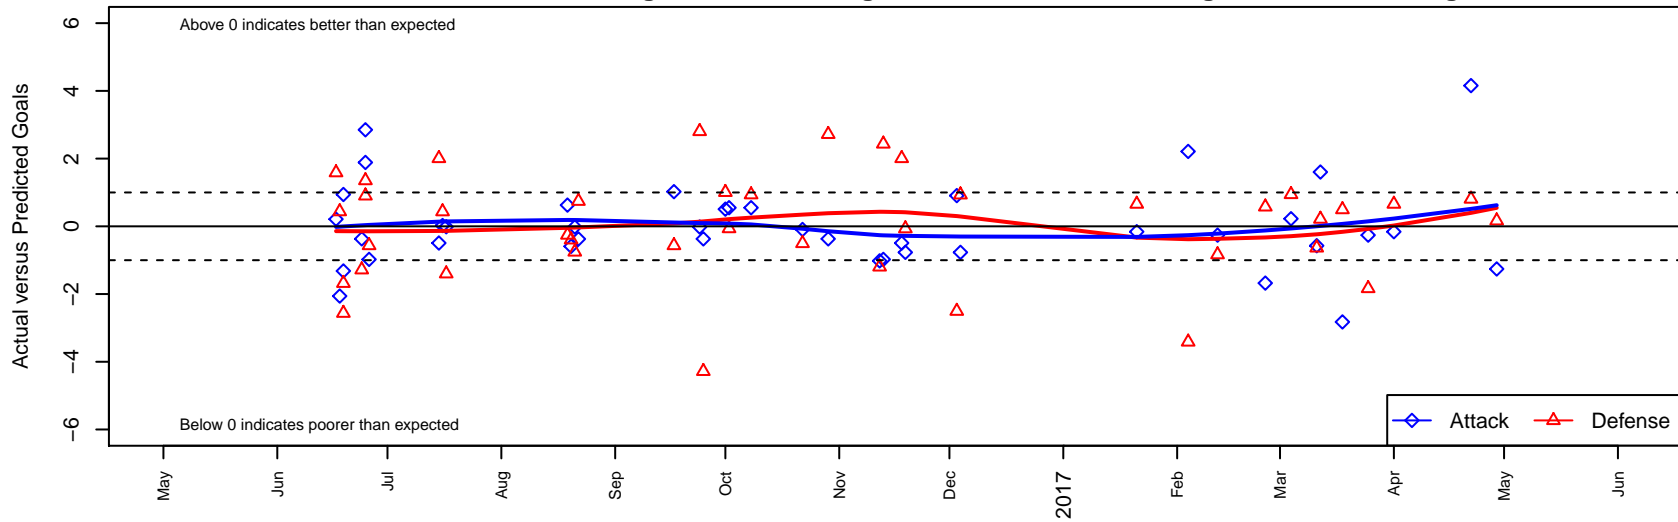

Snohomish United Black B03

Snohomish Youth SC
 Snohomish, WA
 B03 total strength=1465
 attack=13.96 defense=7.2
 fall league = RCL B03 Div 1
 spr league = Win RCL B03 Div 2
 notes= Sardon 2013

alt names used:
 SNOHOMISH UNITED B03 A (WA)
 SNOHOMISH UNITED 2003 A (WA)
 Snohomish United Boys 2003A
 SNOHOMISH UNITED BLACK A
 SNOHOMISH UNITED BLACK A
 SNOHOMISH UNITED BLACK A

Snohomish United Black B03
 Dots are actual minus expected GF (blue circles) and GA (red triangles).
 Blue line is smoothed change in attack strength. Red is smoothed change in defense strength.

**attack and defense variance (black dot)
relative to other teams
and top 10 in region**