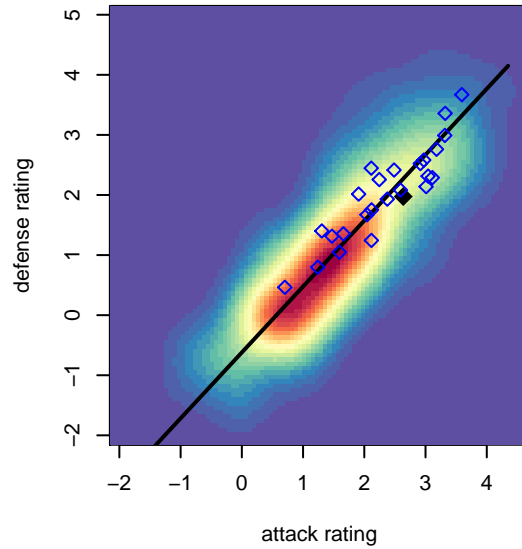

**attack and defense rating
relative to others at age
and all opponents in last 13 months**